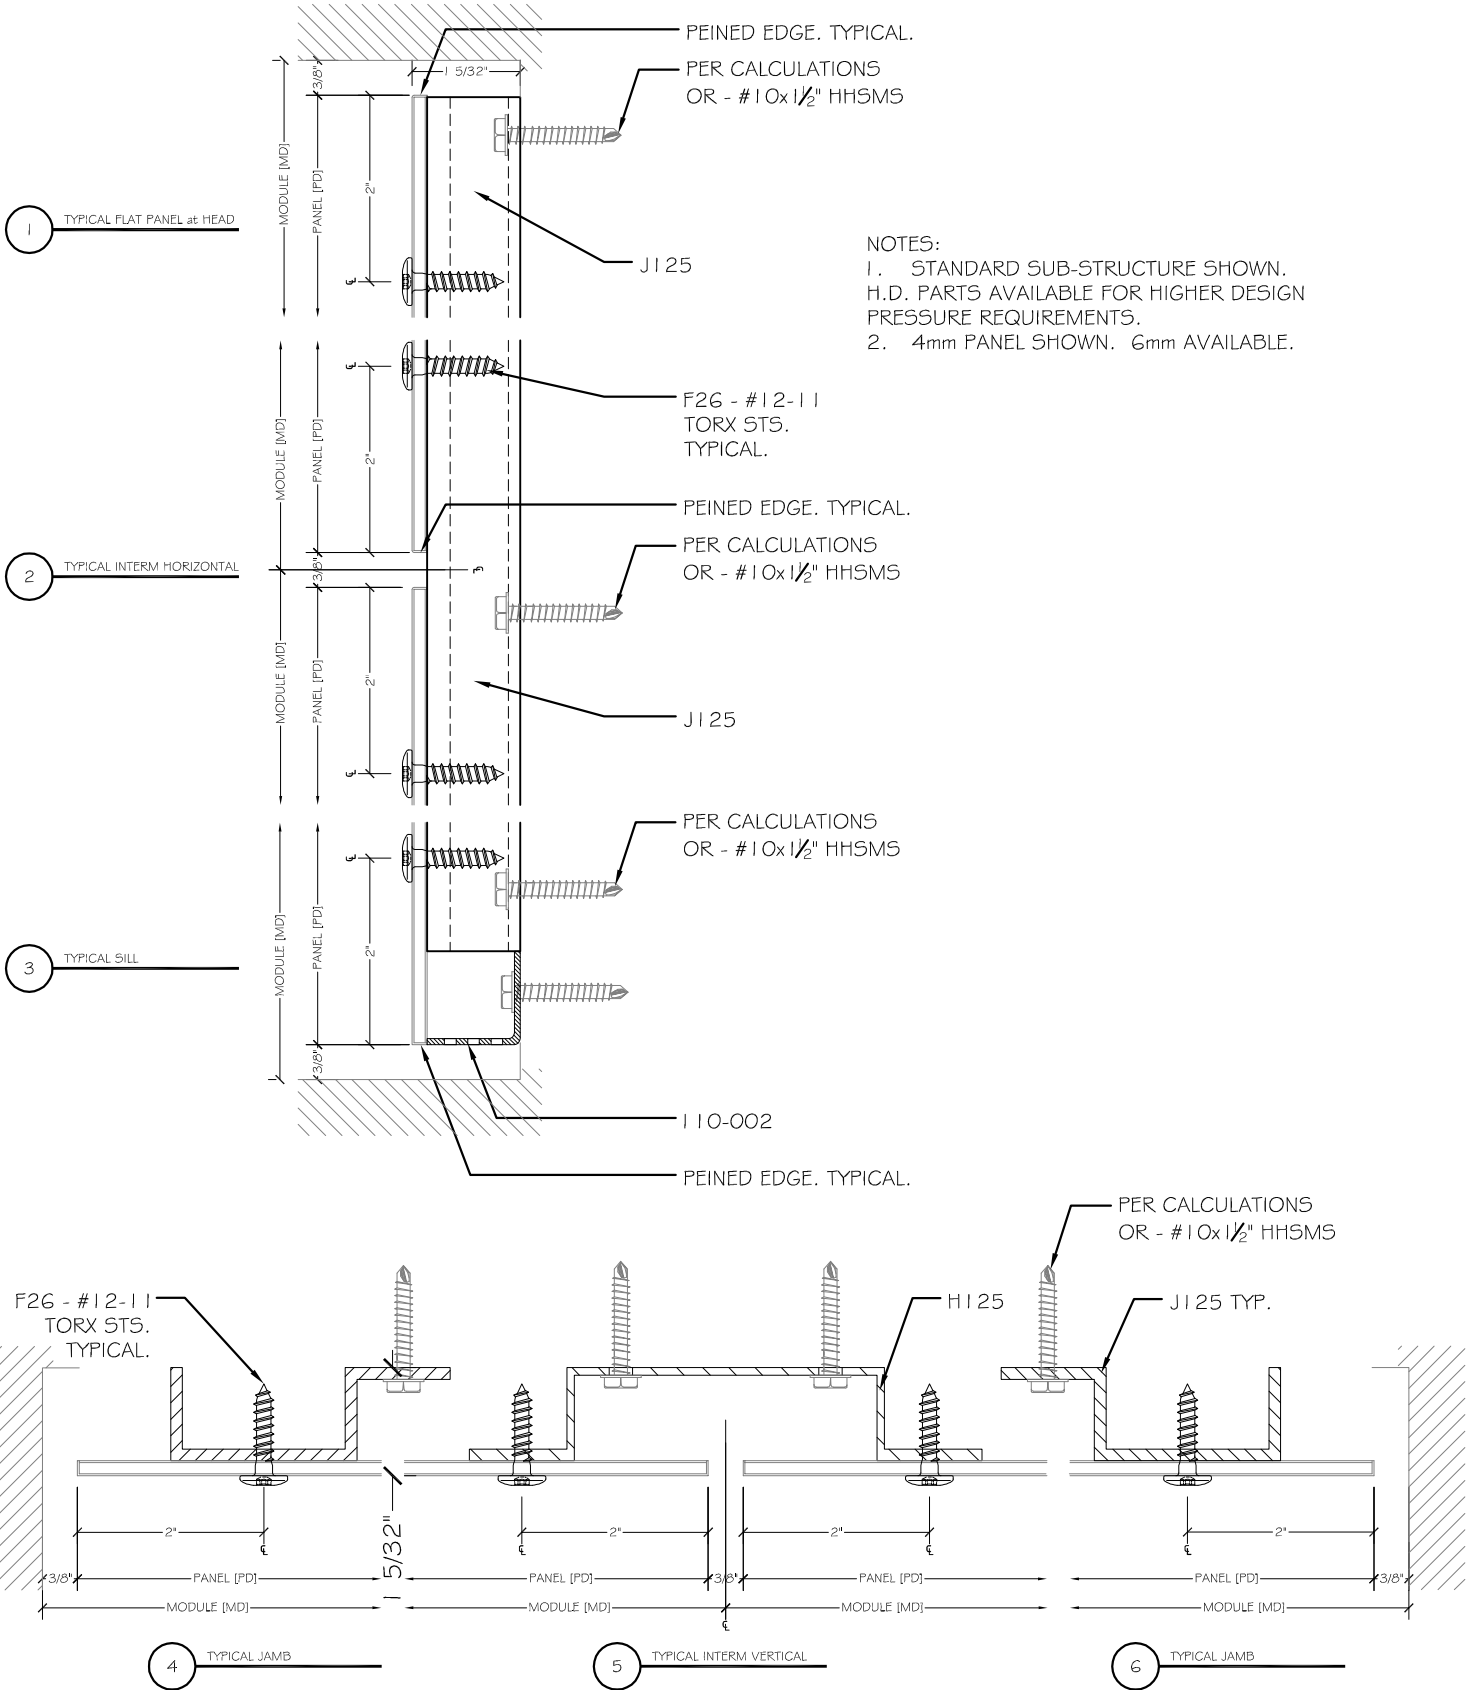

CPS-14000 (EF) ACM PANEL SYSTEM

CPS-14000 (EF) ACM PANEL SYSTEM

7 TYP. SOFFIT OUTSIDE CORNER

8 PANEL STIFFENER TYPE 3