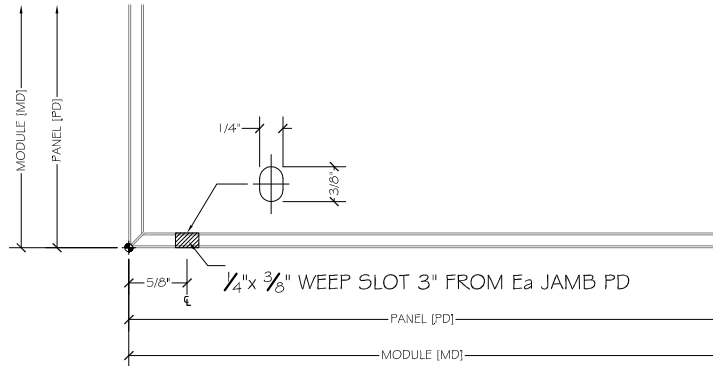

CPS-14000 (EF) ACM PANEL SYSTEM

CPS-14000 (EF) ACM PANEL SYSTEM

7 TYP. SOFFIT OUTSIDE CORNER

8 PANEL STIFFENER TYPE 3